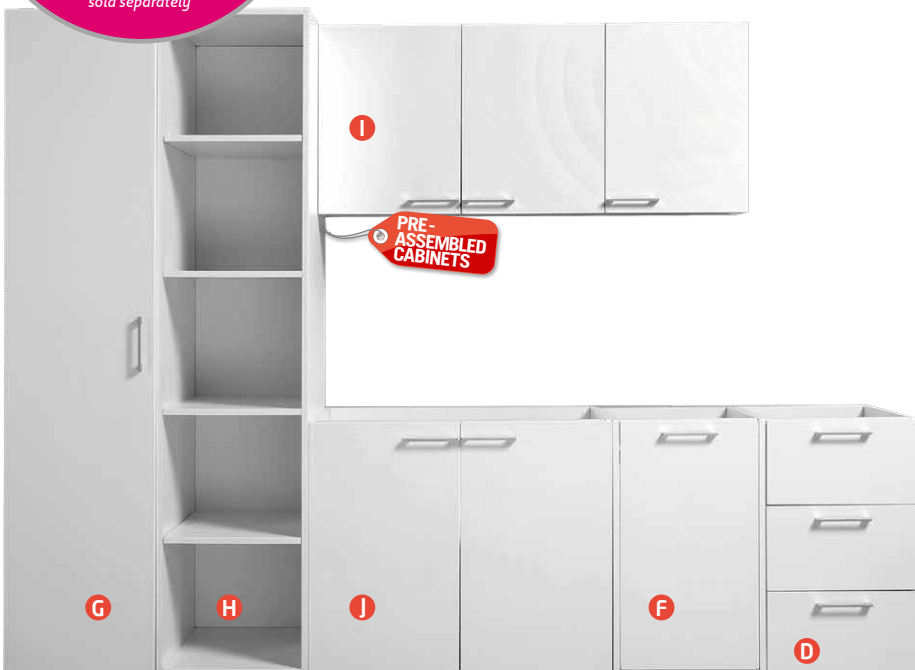

800 Tall Cabinet

A rrp $884
800 x 600 x 2100mm

450 Wall Cabinet

B rrp $210
450 x 320 x 600mm

600 Wall Cabinet

C rrp $270
600 x 320 x 600mm

450 3 Draw Cabinet

D rrp $400
450 x 570 x 870mm

600 Base Cabinet

E rrp $352
600 x 570 x 870mm

450 Base Cabinet-Laundry Basket

F rrp $390
450 x 570 x 870mm

450 Tall Cabinet

G rrp $648
450 x 600 x 2100mm

450 Tall Open Cabinet

H rrp $708
450 x 600 x 2100mm

900 Wall Cabinet

I rrp $325
900 x 320 x 600mm