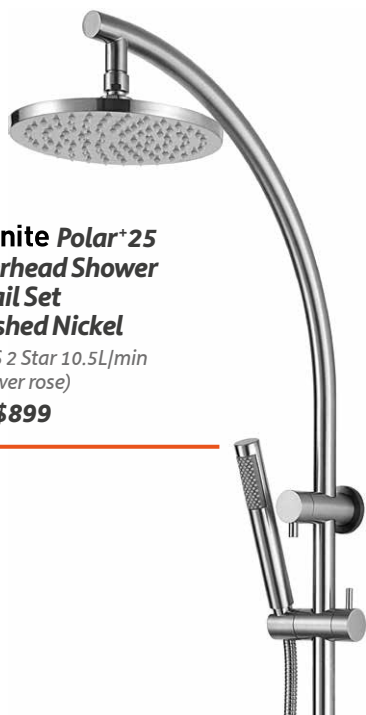

**infinite Polar+25
Basin Mixer
Gunmetal Grey**
WELS 5 Star 5.5L/min
rrp \$277

**infinite Polar+25
Wall Mixer Diverter
Gunmetal Grey**
rrp \$383

**infinite Polar+25
Wall Basin/Bath Mixer
Gunmetal Grey**
WELS 4 Star 7.5L/min
rrp \$456

**infinite Polar+25
450 Ceiling Dropper
& Shower Rose
Brushed Nickel**
WELS 2 Star 10.5L/min
rrp \$503

**infinite Polar+25
Pull Out Sink Mixer
Brushed Nickel**
WELS 4 Star 6.5L/min
rrp \$551

**infinite Polar+25
Freestanding Bath
Mixer Brushed Nickel**
rrp \$1478

**infinite Polar+25
Overhead Shower
& Rail Set
Brushed Nickel**
WELS 2 Star 10.5L/min
(shower rose)
rrp \$899

**infinite Polar+25
Double towel rail
Gunmetal Grey**
rrp \$160

**infinite Polar+25
Toilet holder
Gunmetal Grey**
rrp \$75

**infinite Polar+25
Shower Shelf
Gunmetal Grey**
rrp \$298

Like us on facebook: [facebook.com/firstchoicewarehouse](https://www.facebook.com/firstchoicewarehouse)

**infinite Vector SL
Shower Rose 300 BLK**